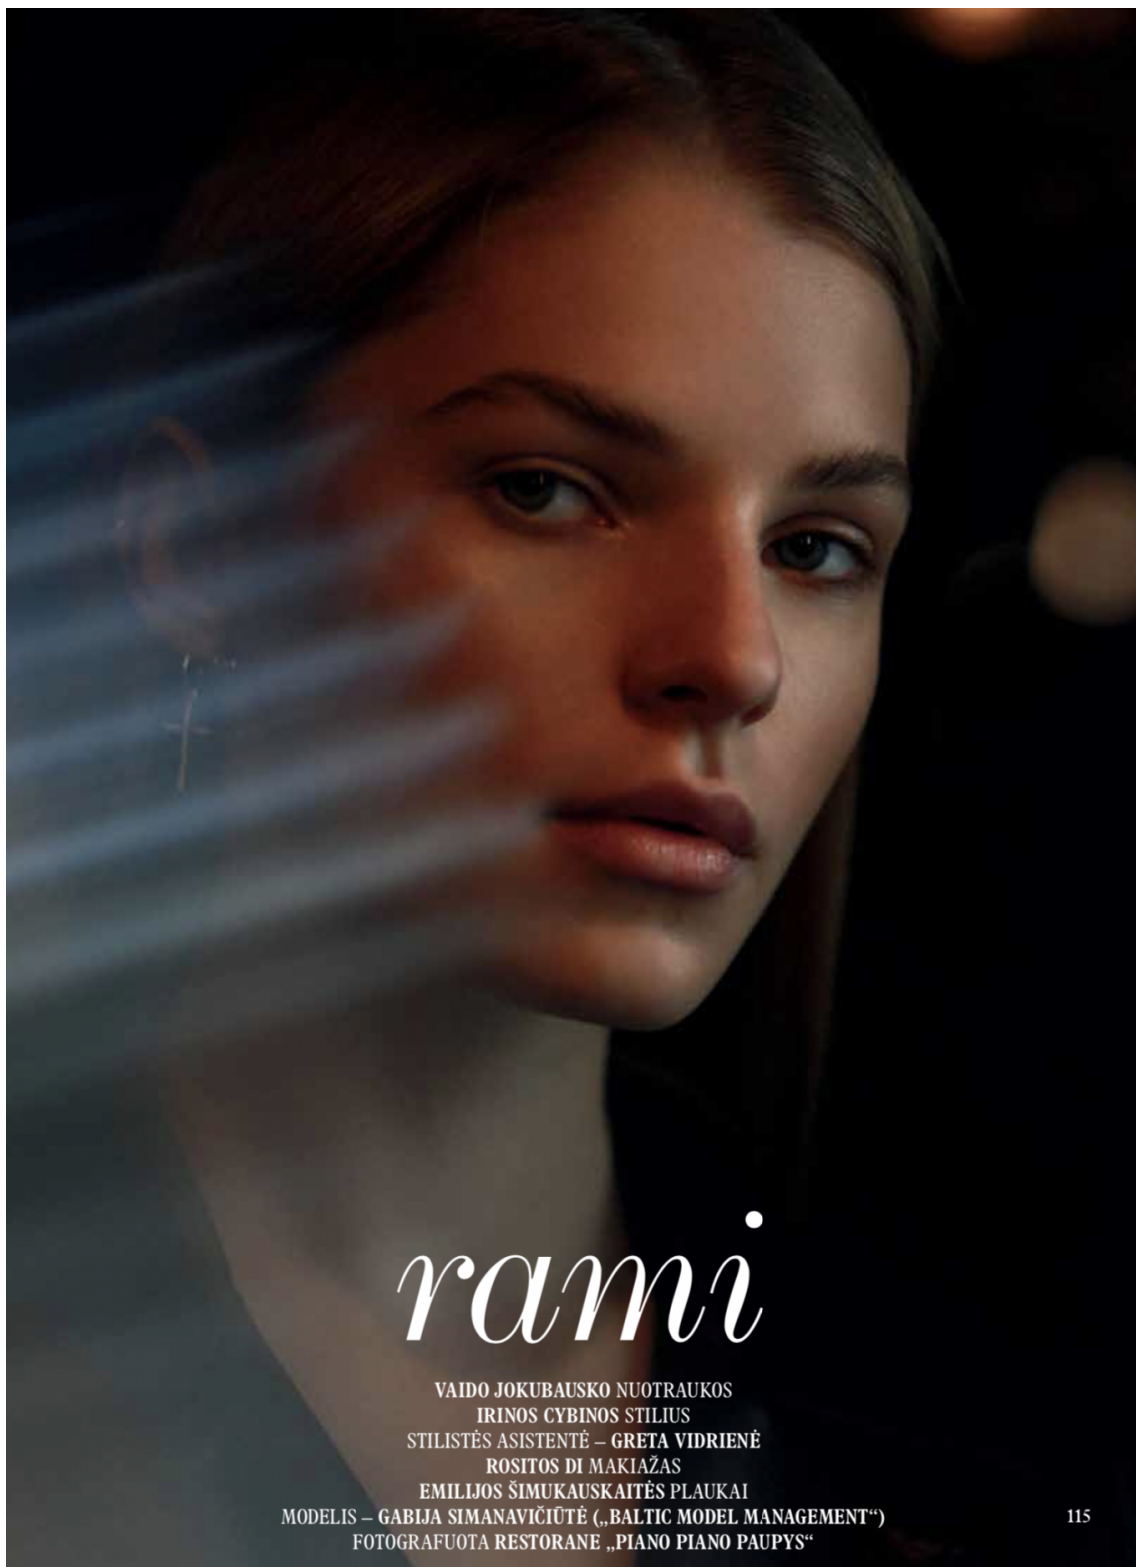

GABIJA SIM

height 5'9.5 · bust 32.5" · cup A/B · waist 23.5" · hips 35.5" · dress 36 EU/6 US/8 UK
shoes size 38.5 EU/7.5 US/5.5 UK · hair dark blonde · eyes blue

rami

VAIDO JOKUBAUSKO NUOTRAUKOS
IRINOS CYBINOS STILIUS
STILISTĖS ASISTENTĖ – GRETA VIDRIENĖ
ROSITOS DI MAKIAŽAS
EMILIJOS ŠIMUKAUSKAITĖS PLAUKAI
MODELIS – GABIJA SIMANAVIČIŪTĖ („BALTIC MODEL MANAGEMENT“)
FOTOGRAFUOTA RESTORANE „PIANO PIANO PAUPYS“

115