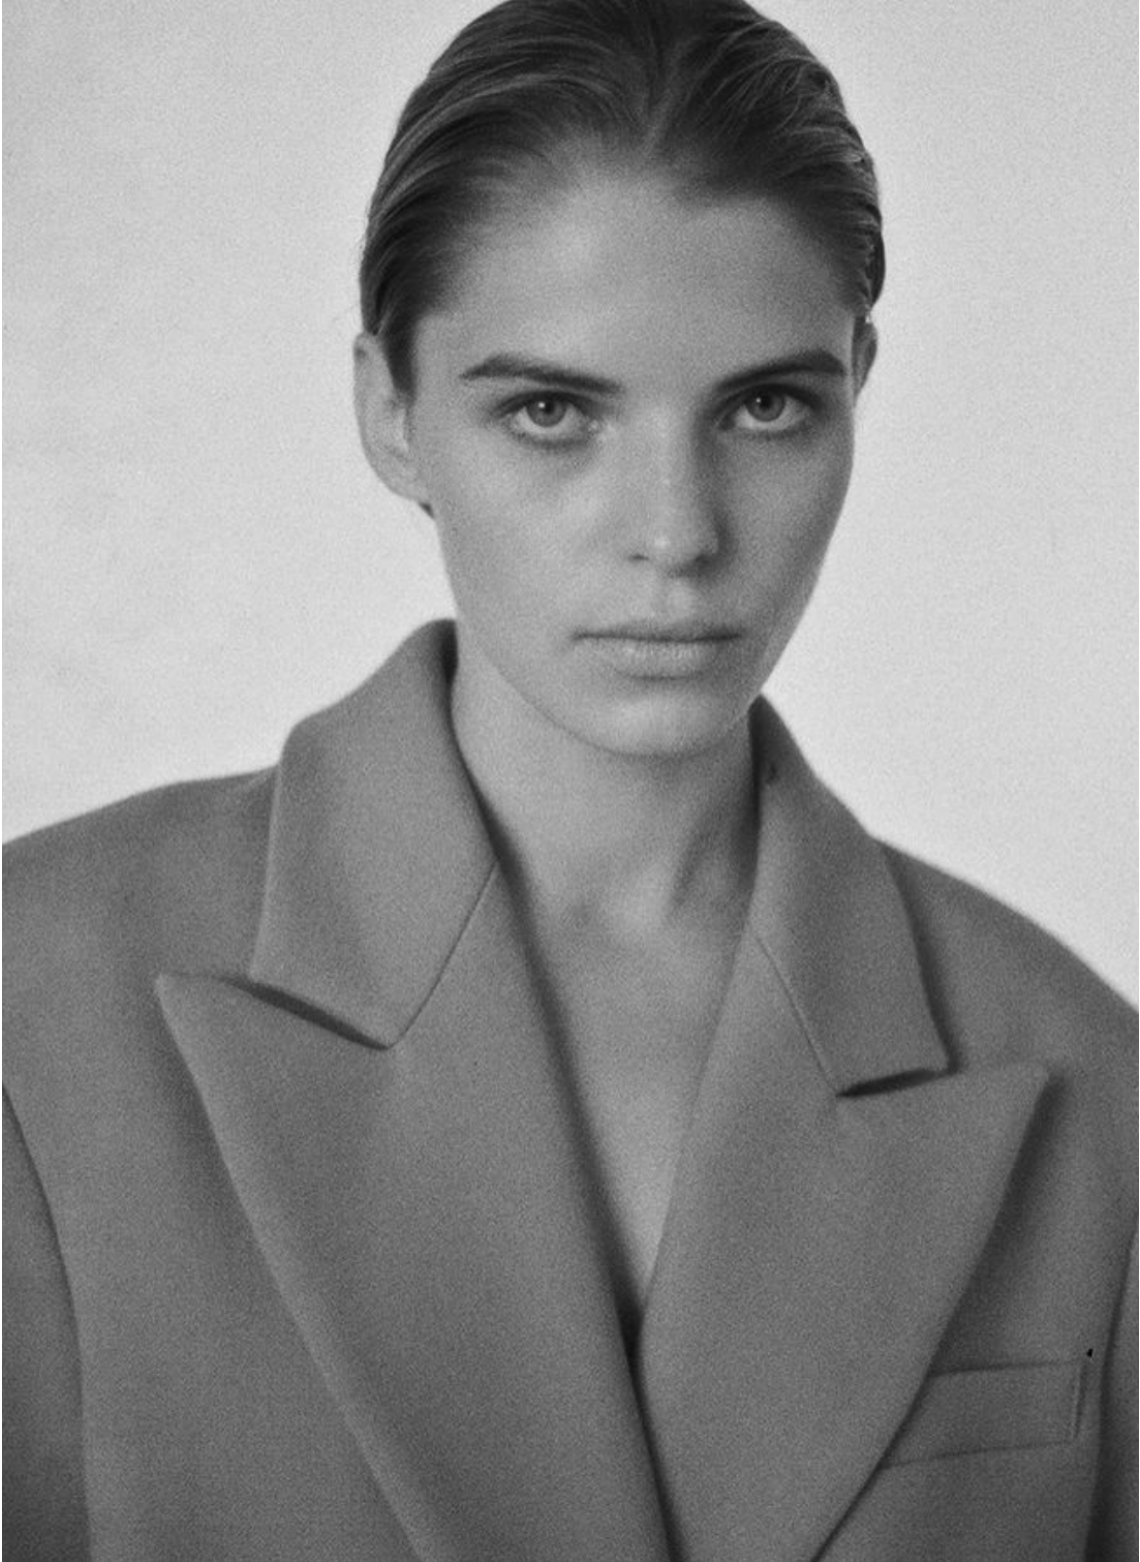

GABIJA SIM

height 5'9.5 · bust 32.5" · cup A/B · waist 23.5" · hips 35.5" · dress 36 EU/6 US/8 UK
shoes size 38.5 EU/7.5 US/5.5 UK · hair dark blonde · eyes blue